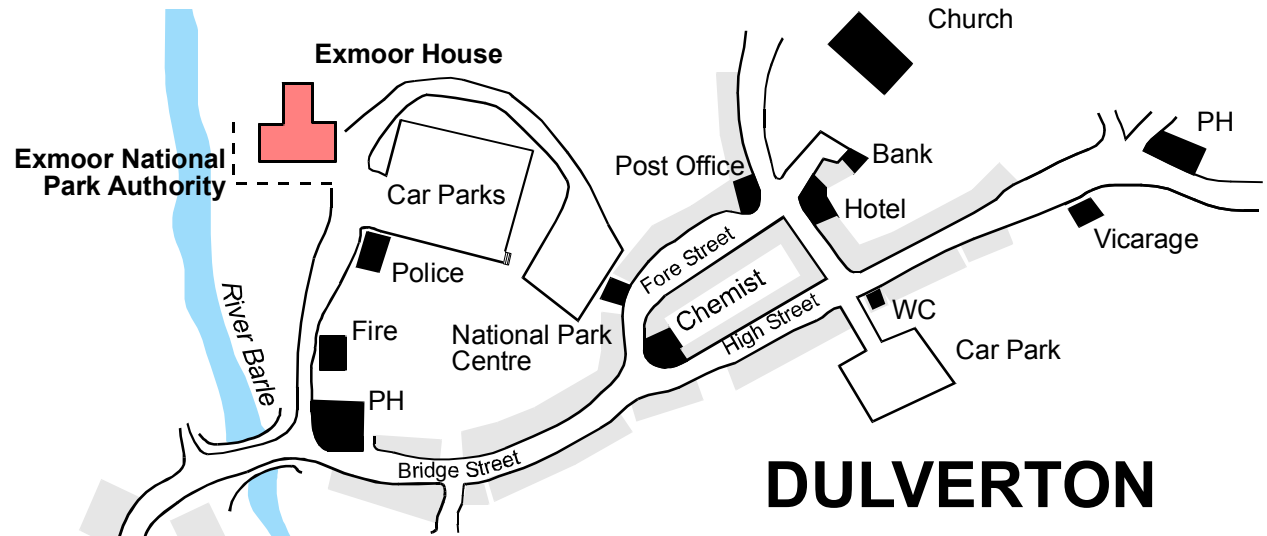

EXMOOR NATIONAL PARK

Exmoor House, Dulverton
Somerset. TA22 9HL

Tel 01398 323665
Fax 01398 323150

www.exmoor-nationalpark.gov.uk
info@exmoor-nationalpark.gov.uk

DULVERTON

Visitors are requested to park in the public
Pay & Display car park opposite Exmoor House.