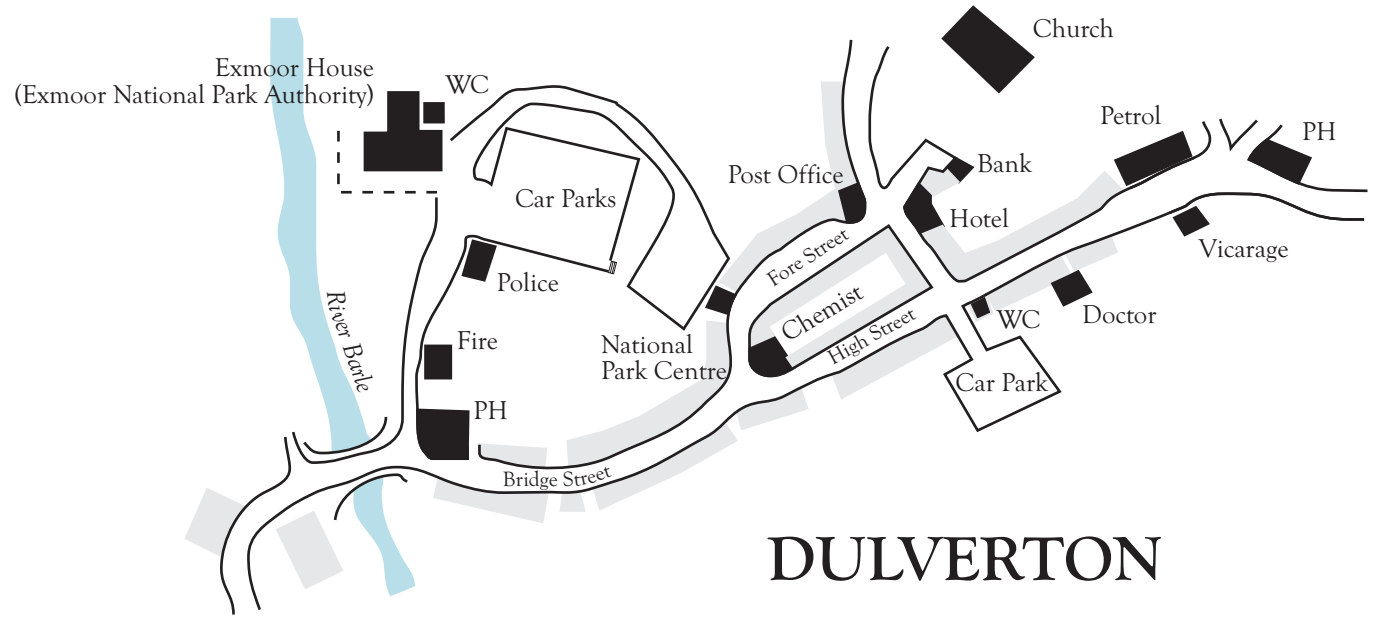

EXMOOR NATIONAL PARK

Exmoor House, Dulverton
Somerset. TA22 9HL

Tel 01398 323665
Fax 01398 323150

www.exmoor-nationalpark.gov.uk
info@exmoor-nationalpark.gov.uk

DULVERTON