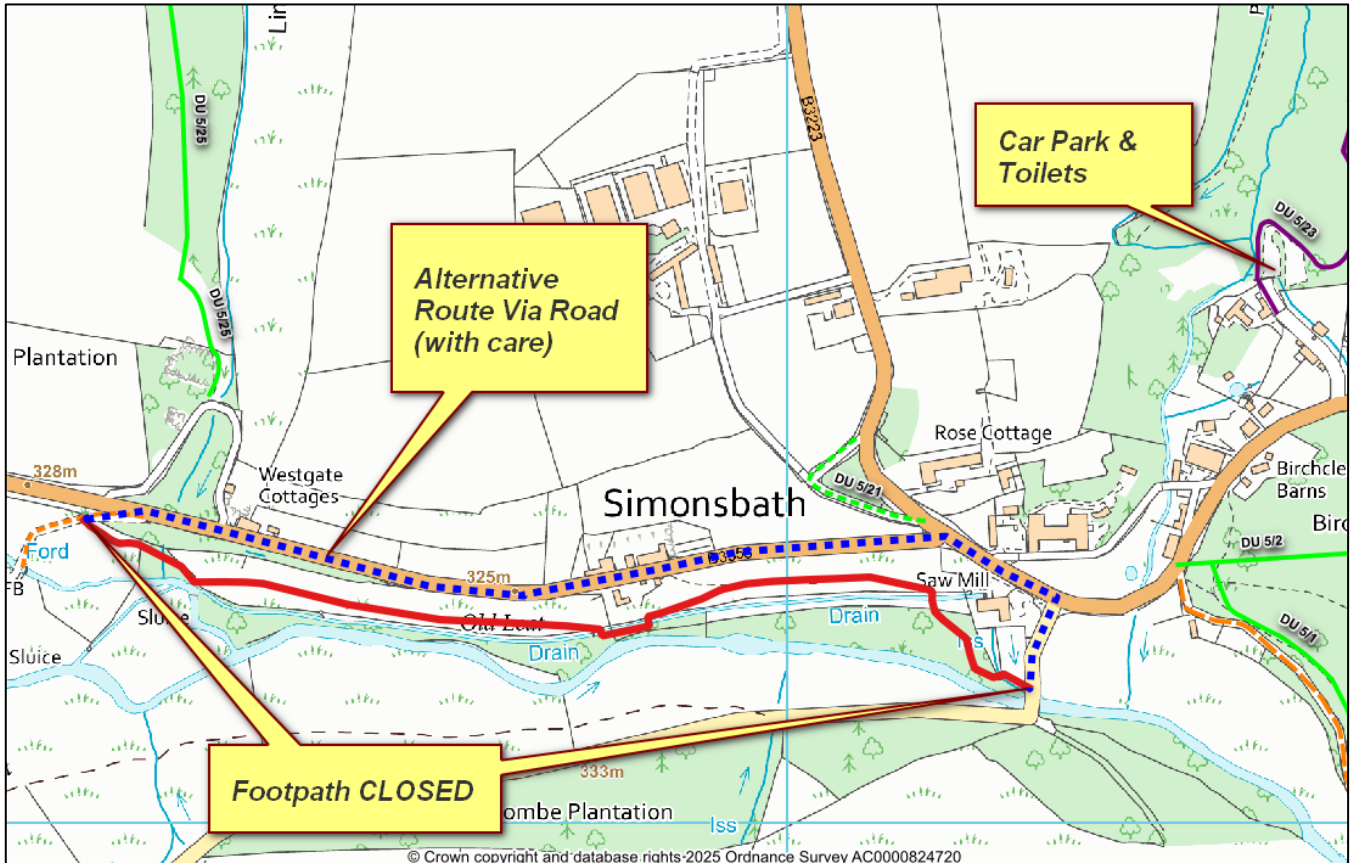

PERMITTED LEAT PATH CLOSED

Path CLOSED for improvement works

Works expected to be completed by the end of April but the closure will be lifted sooner if works are finished.

**Please take care using alternative route via road
Thank you for your patience**