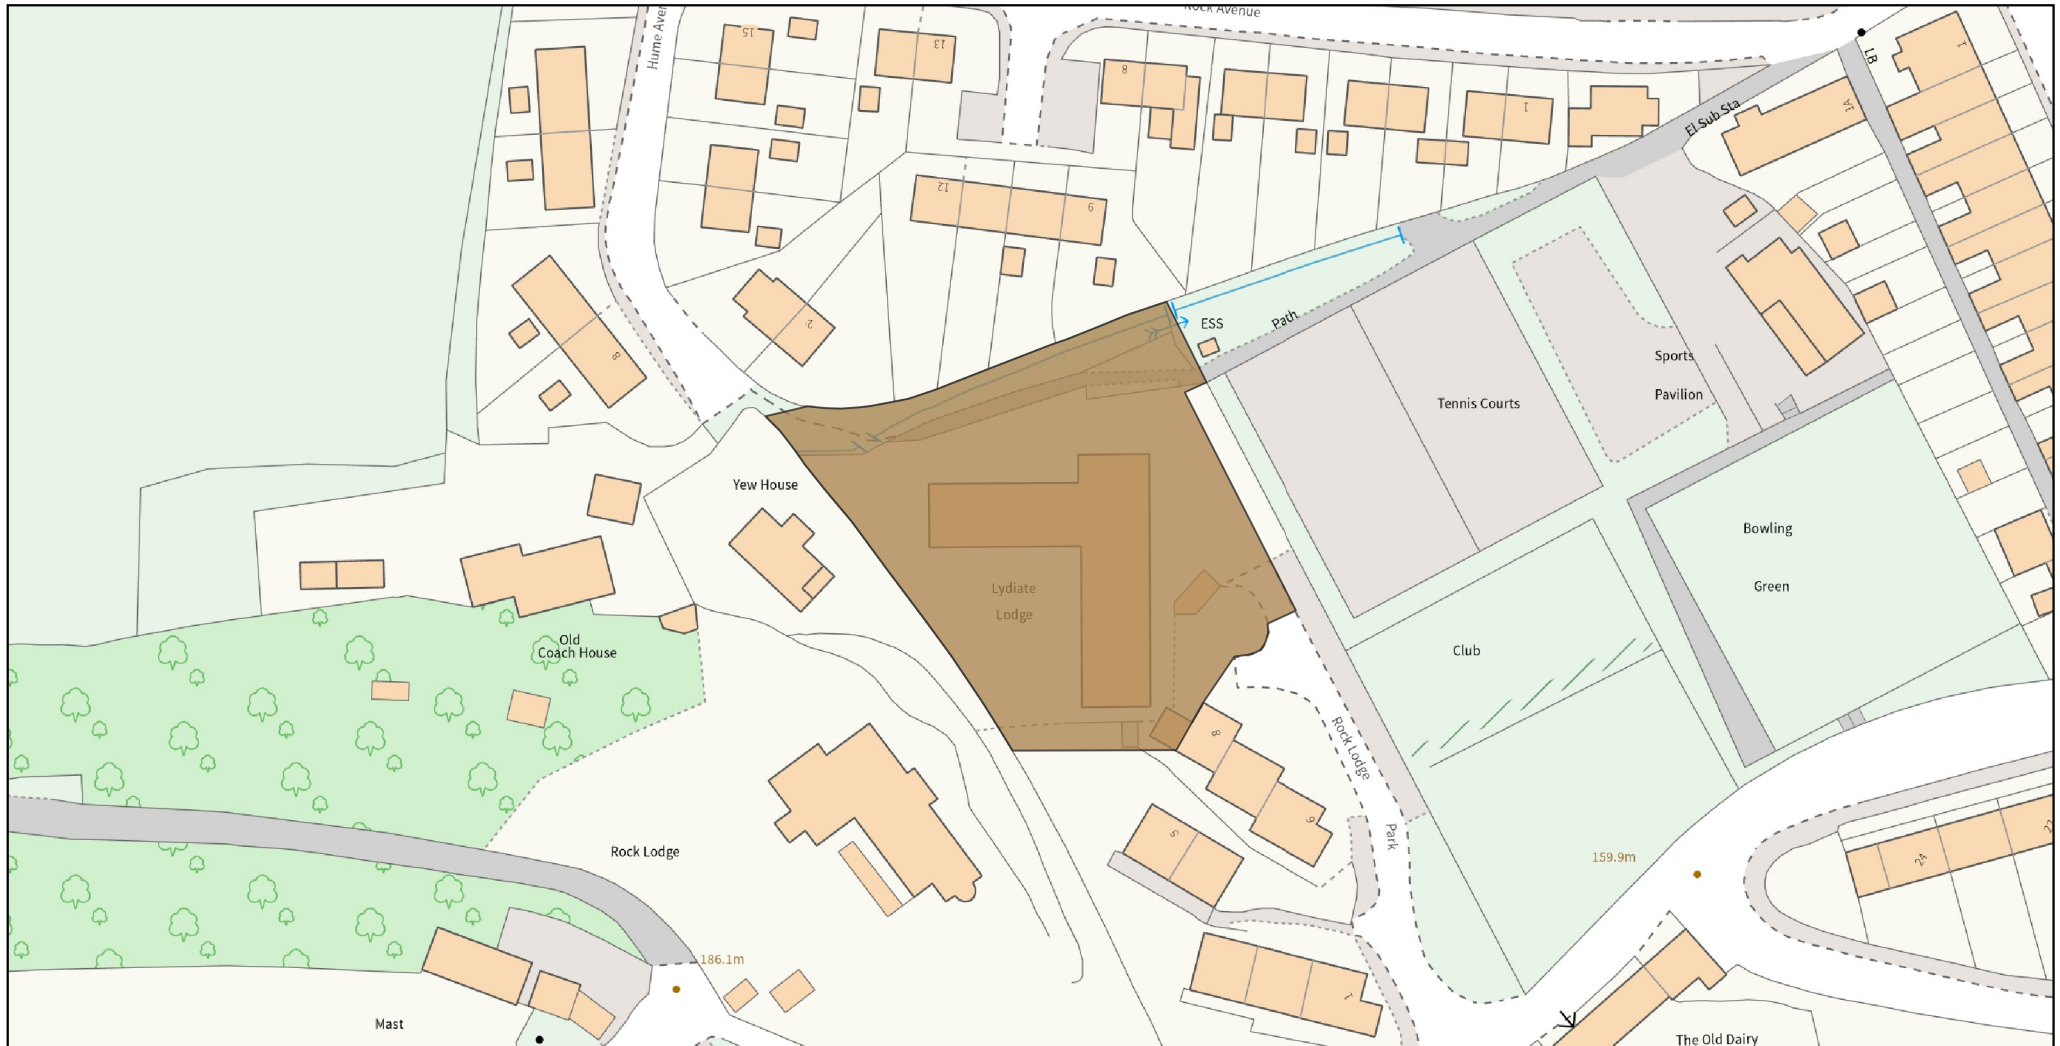

Exmoor National Park Authority - Brownfield Sites

Reference: 62/41/21/024

Location: Lydiate Lodge, Rock Lodge Park, Lynton, EX35 6DN

Scale 1:1,000

Compiled by rwroe
on 17/7/2024

© Crown copyright and database rights 2024 Ordnance Survey AC0000824720