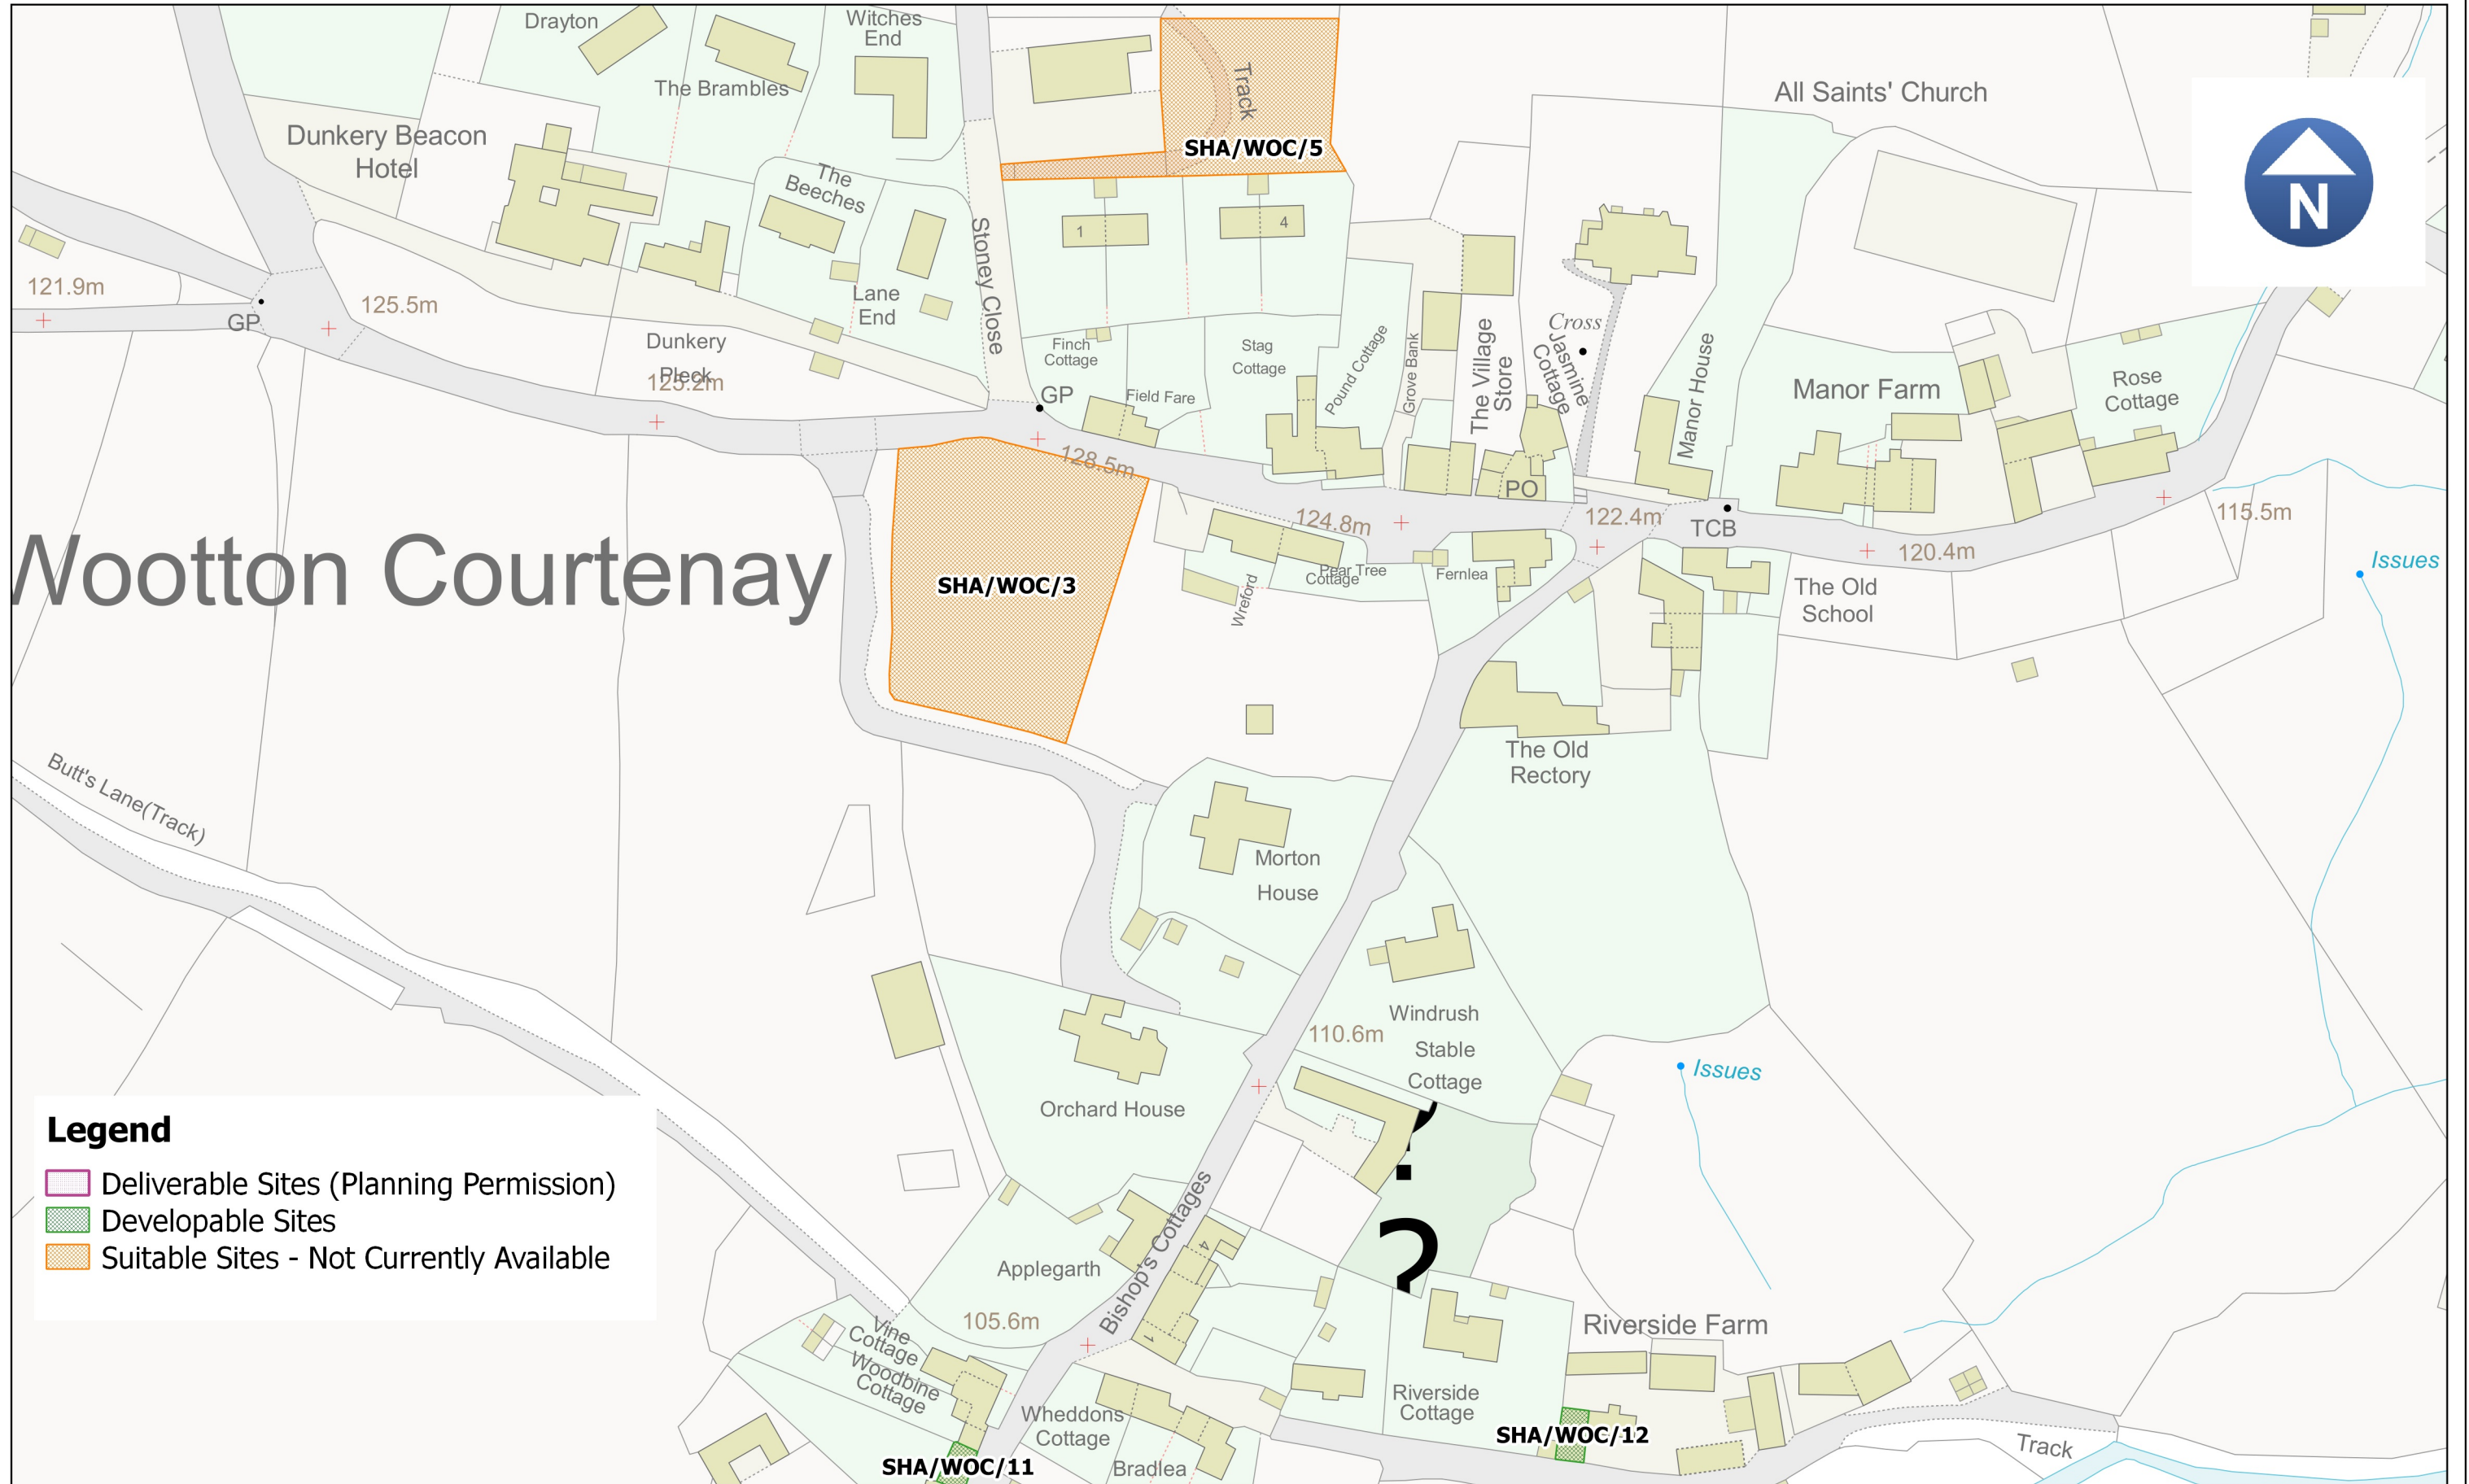

Exmoor National Park Authority SHLAA 2018-19 Update

Nootton Courtenay

Legend

- Deliverable Sites (Planning Permission)
- Developable Sites
- Suitable Sites - Not Currently Available

Scale 1:1,255
 Compiled by tasaunders
 on 9/7/2019